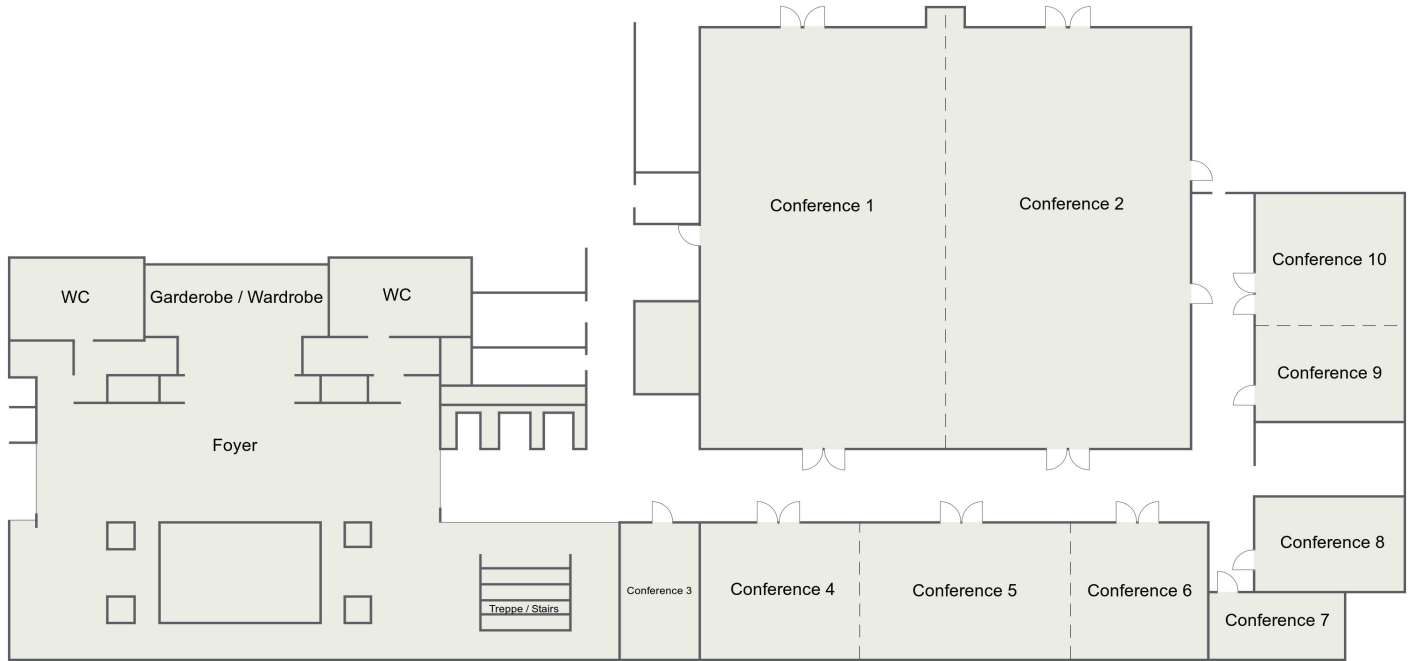

Meetings in Berlin

- 11 Function Rooms
- Capacities hosting up to 380 pax
- State-of-the-art Conference Tech
- Full all-around Service and Support
- 400m from U+S Stations Zoologischer Garten and Kurfürstendamm

Premises

Premises	Size [m ²]	Length [m]	Width [m]	Height [m]	max. pax Parliament	Theater	Cabaret	Banquet	U-Form	Boardroom
Conference 1	217	17.5	12.4	3.4	120	208	72	140	45	54
Conference 2	217	17.5	12.4	3.4	120	208	72	140	45	54
Conference 1+2	434	17.5	24.8	3.4	240	380	144	280	85	90
Conference 3	27	6.7	4.1	3.2	8	15	-	-	10	16
Conference 4	53	6.7	8.3	3.2	24	45	24	32	18	20
Conference 5	74	6.7	11.3	3.2	36	70	36	48	30	28
Conference 6	50	6.7	7.4	3.2	22	40	24	32	18	20
Conference 4+5	130	6.7	19.7	3.2	74	135	50	80	48	50
Conference 5+6	123	6.7	18.8	3.2	74	135	50	80	48	50
Conference 4+5+6	177	6.7	27.2	3.2	114	180	90	120	84	75
Conference 7	23	3.2	7.6	3.2	-	-	-	-	-	10
Conference 8	35	7.4	4.7	3.2	15	24	-	-	15	19
Conference 9	25	7.3	3.4	3.2	-	15	-	-	10	14
Conference 10	52	7.3	7.2	3.2	18	40	24	32	18	19
Conference 9+10	78	7.3	10.7	3.2	48	65	36	48	33	30
Conference 11 (6th Floor)	15	-	-	2.7	-	-	-	-	-	6